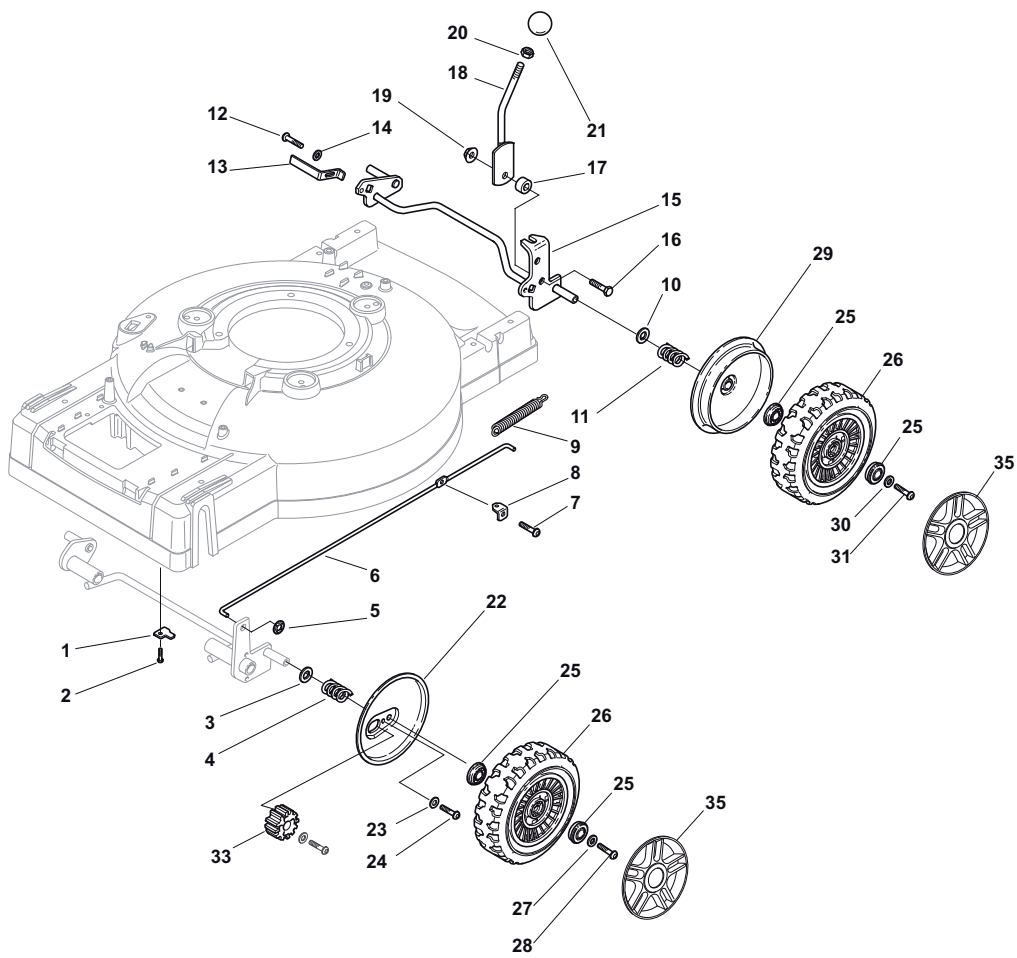

Wheel and Hub Cap							
POS	PART. NO	Q.ty	DESCRIPTION	DESCRIZIONE	DESCRIPTION	BESCHREIBUNG	REMARKS
1	322545157/1	2	Plate	Piastrina	Plaquette	Plättchen	
2	112735662/1	4	Screw	Vite	Vis	Schraube	
3	122671659/0	2	Washer	Rosetta	Rondelle	Scheibe	
4	122430215/0	2	Spring	Molla	Ressort	Feder	
5	112604899/0	2	Crown Fastener	Fissatore A Corona	Fixateur A Couronne	Kronescheibe	
6	122033331/0	1	Rod, Height Adjustment Control	Asta Comando Regolazione Altezza	Tige Commande Reglage Hauteur	Stange, Höheverstellung	
7	112735651/0	1	Screw	Vite	Vis	Schraube	
8	322545139/0	1	Plate	Piastrina	Plaquette	Plättchen	
9	122446183/0	1	Spring	Molla	Ressort	Feder	
10	122671659/0	2	Washer	Rosetta	Rondelle	Scheibe	
11	122430215/0	2	Spring	Molla	Ressort	Feder	
12	112735661/0	2	Screw	Vite	Vis	Schraube	
13	322551529/0	2	Plate	Piastrina	Plaquette	Plättchen	
14	112521330/0	2	Washer	Rosetta	Rondelle	Scheibe	
15	381002835/0	1	Axle, Rear Wheels	Asse Ruote Posteriore	Axe Roues Arriere	Achse, Hinterrad	
16	112793701/0	1	Screw	Vite	Vis	Schraube	
17	122170830/0	1	Spacer	Distanziale	Entretoise	Distanzring	
18	381003317/0	1	Lever, Height Adjustment	Leva Regolazione Altezza	Levier Reglage Hauteur	Hebel, Höheverstellung	
19	112293201/0	1	Nut	Dado	Ecrou	Mutter	
20	112293200/0	1	Nut	Dado	Ecrou	Mutter	
21	322399812/0	1	Knob	Manopolina	Poignée	Griff	
22	322600121/0	2	Protection, Wheel	Protezione Ruote	Protection Roue	Schütz, Räder	
23	112523040/0	2	Washer	Rosetta	Rondelle	Scheibe	
24	112735661/0	2	Screw	Vite	Vis	Schraube	
25	122122201/0	8	Bearing	Cuscinetto	Coussinet	Lager	
26	381007361/0	4	Wheel Ø 190	Ruota Ø 190	Roue Ø190	Rad Ø 190	
27	112521460/0	4	Washer	Rosetta	Rondelle	Scheibe	
28	112735662/1	4	Screw	Vite	Vis	Schraube	
29	322600122/0	2	Protection, Wheel	Protezione Ruote	Protection Roue	Schütz, Räder	
30	112521460/0	4	Washer	Rosetta	Rondelle	Scheibe	
31	112735662/1	4	Screw	Vite	Vis	Schraube	
33	322570129/0	2	Pinion	Pignone	Pignon	Ritzel	
35	322110492/0	4	Hub Cap Grey	Coprizzo Grigio	Couvre-Moyeu Gris	Radkappe Grau