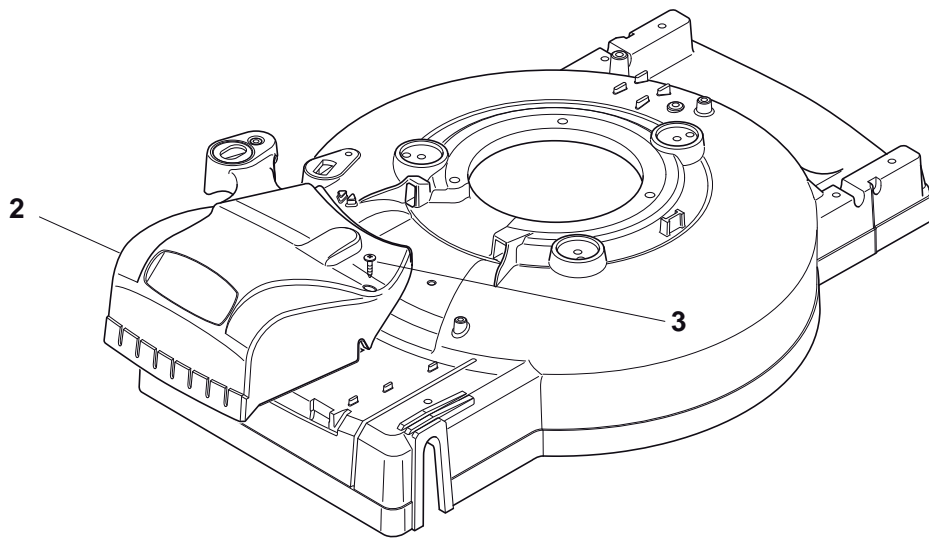

Belt Protection							
POS	PART. NO	Q.ty	DESCRIPTION	DESCRIZIONE	DESCRIPTION	BESCHREIBUNG	REMARKS
2	322226198/0	1	Protection, Belt Grey	Carter Cinghia Grigio	Protection Courroire	Schutz, Riemen	
3	112728440/0	2	Screw	Vite	Vis	Schraube