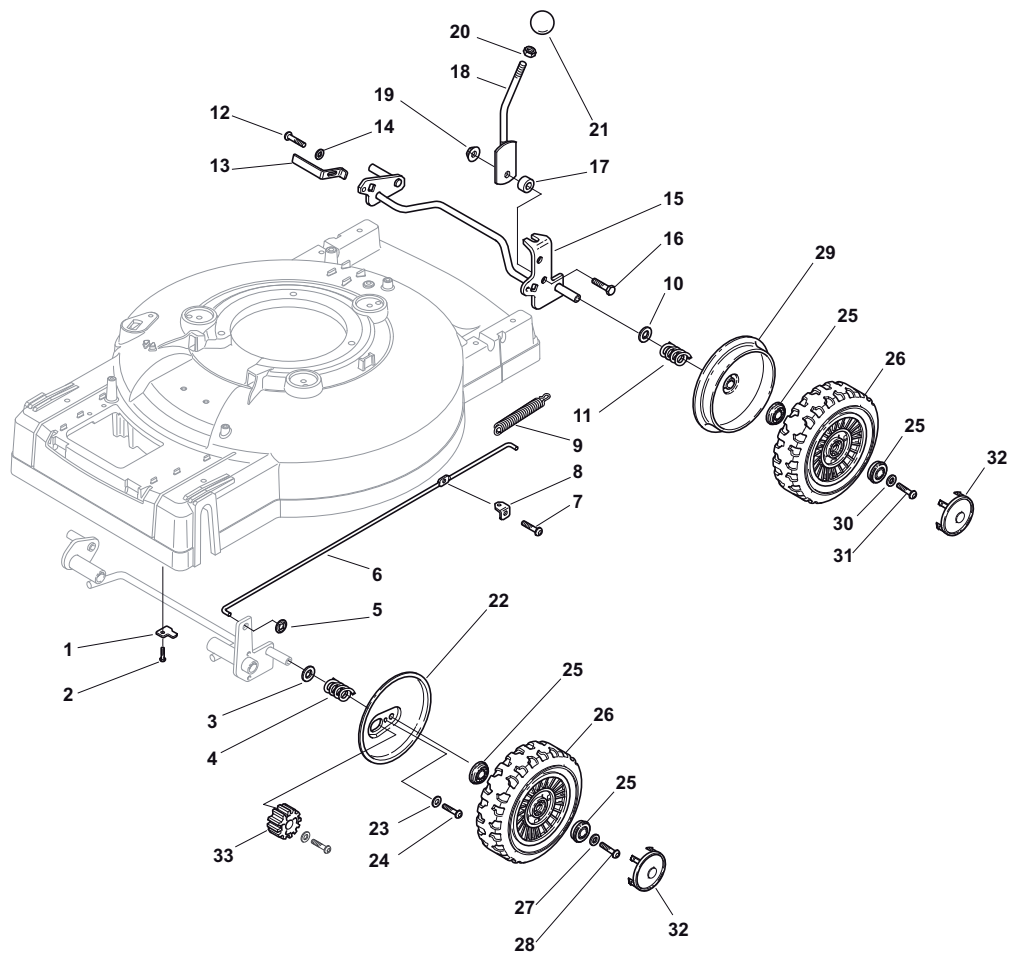

Deck							
POS	PART. NO	Q.ty	DESCRIPTION	DESCRIZIONE	DESCRIPTION	BESCHREIBUNG	REMARKS
1	322545157/1	2	Plate	Piastrina	Plaquette	Plättchen	
2	112735662/1	4	Screw	Vite	Vis	Schraube	
3	122671659/0	2	Washer	Rosetta	Rondelle	Scheibe	
4	122430215/0	2	Spring	Molla	Ressort	Feder	
5	112604899/0	2	Crown Fastener	Fissatore A Corona	Fixateur A Couronne	Kronescheibe	
6	122033331/0	1	Rod, Height Adjustment Control	Asta Comando Regolazione Altezza	Tige Commande Reglage Hauteur	Stange, Höheverstellung	
7	112735651/0	1	Screw	Vite	Vis	Schraube	
8	322545139/0	1	Plate	Piastrina	Plaquette	Plättchen	
9	122446183/0	1	Spring	Molla	Ressort	Feder	
10	122671659/0	2	Washer	Rosetta	Rondelle	Scheibe	
11	122430215/0	2	Spring	Molla	Ressort	Feder	
12	112735661/0	2	Screw	Vite	Vis	Schraube	
13	322551529/0	2	Plate	Piastrina	Plaquette	Plättchen	
14	112521330/0	2	Washer	Rosetta	Rondelle	Scheibe	
15	381002835/0	1	Axle, Rear Wheels	Asse Ruote Posteriore	Axe Roues Arriere	Achse, Hinterrad	
16	112793701/0	1	Screw	Vite	Vis	Schraube	
17	122170830/0	1	Spacer	Distanziale	Entretoise	Distanzring	
18	381003317/0	1	Lever, Height Adjustment	Leva Regolazione Altezza	Levier Reglage Hauteur	Hebel, Höheverstellung	
19	112293201/0	1	Nut	Dado	Ecrou	Mutter	
20	112293200/0	1	Nut	Dado	Ecrou	Mutter	
21	322399812/0	1	Knob	Manopolina	Poignée	Griff	
22	322600121/0	2	Protection, Wheel	Protezione Ruote	Protection Roue	Schütz, Räder	
23	112521330/0	2	Washer	Rosetta	Rondelle	Scheibe	
24	112735661/0	2	Screw	Vite	Vis	Schraube	
25	122122201/0	8	Bearing	Cuscinetto	Coussinet	Lager	
26	381007361/0	4	Wheel Ø 190	Ruota Ø 190	Roue Ø190	Rad Ø 190	
27	112521460/0	4	Washer	Rosetta	Rondelle	Scheibe	
28	112735662/1	4	Screw	Vite	Vis	Schraube	
29	322600122/0	2	Protection, Wheel	Protezione Ruote	Protection Roue	Schütz, Räder	
30	112521460/0	4	Washer	Rosetta	Rondelle	Scheibe	
31	112735662/1	4	Screw	Vite	Vis	Schraube	
32	322110384/0	4	Hub Cap	Coprimozzo	Couvre-Moyeu	Radkappe	
33	122570128/0	2	Pinion	Pignone	Pignon	Ritzel