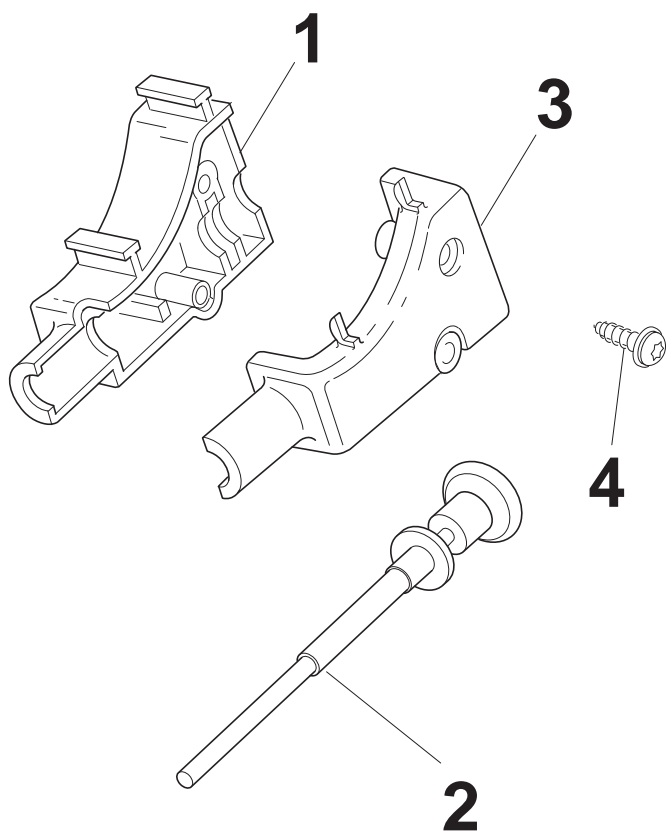

Starter Drive							
POS	PART. NO	Q.ty	DESCRIPTION	DESCRIZIONE	DESCRIPTION	BESCHREIBUNG	REMARKS
1	322722804/1	1	R Protection	Protezione Dx	Protection D	Rechte Schutz	
2	381000742/1	1	Starter Drive	Comando Starter	Commande Starter	Starter Betaetigung	for GGP 150cc
2	381030022/0	1	Starter Drive	Comando Starter	Commande Starter	Starter Betaetigung	for GGP 160cc
2	381030024/0	1	Starter Drive	Comando Starter	Commande Starter	Starter Betaetigung	for Honda Engine
3	322722805/1	1	L Protection	Protezione Sx	Protection G	Linke Schutz	
4	112728300/0	1	Screw	Vite	Vis	Schraube